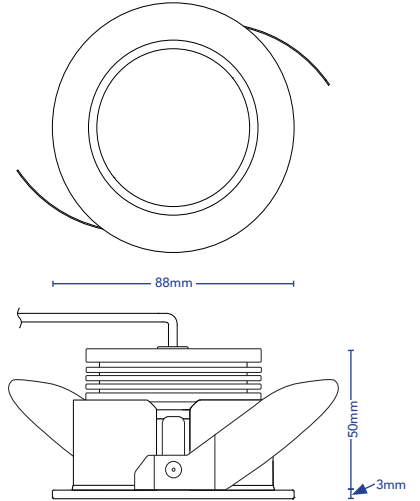

TOVO

TOVO LIGHTING
726 PITTWATER ROAD, BROOKVALE
SYDNEY, NSW AUSTRALIA 2100
TELEPHONE +61 2 9939 1122
SALES@TOVOLIGHTING.COM.AU
TOVOLIGHTING.COM.AU

DOWNLIGHT - MODULATED CLICK SPOT SERIES - W SPOT WALL WASHER - LOW PROFILE

DESCRIPTION Assymmetric Lens Design To Create More Even Illumination Over Walls.
Low Profile And High IP Makes It Suitable For Bathrooms & Damp Areas.

CODES 5034
COLOURS White, Black
COLOUR TEMPERATURE 3000K
CRI ≥ 92
LUMENS 650lm
INPUT VOLTAGE 220-250V AC
WATTAGE 10W
BEAM ANGLE 120°
DIMMABLE Yes, Phase, Automation, DALI
DRIVER Incorporated
IP RATING IP44
CUT OUT 76mm

WHITE

BLACK

IP RATING: 44