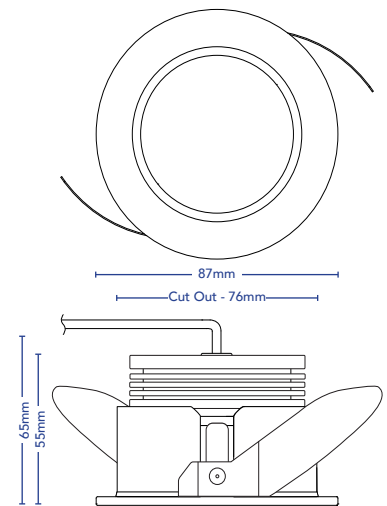

TOVO

TOVO LIGHTING
726 PITWATER ROAD, BROOKVALE
SYDNEY, NSW AUSTRALIA 2100
TELEPHONE +61 2 9939 1122
SALES@TOVOLIGHTING.COM.AU
TOVOLIGHTING.COM.AU

DOWNLIGHT - MODULATED CLICK SPOT SERIES - W SPOT WALL WASHER - LOW PROFILE

DESCRIPTION	Low Profile Modulated Downlight System with Asymmetric Lens to reduce "Scalloping" on Walls.
CODES	5034
COLOURS	White, Black
COLOUR TEMP	3000°K
CRI	≥92
LUMENS	650Lm
INPUT VOLTAGE	220-250V AC
WATTAGE	10W, 250mA
BEAM ANGLE	90° (Asymmetric)
DIMMABLE	Yes, Phase, DALI & Touch
DRIVER	Dedicated Remote
IP RATING	IP44
CUT OUT	76mm

WHITE

BLACK

IP RATING: 44