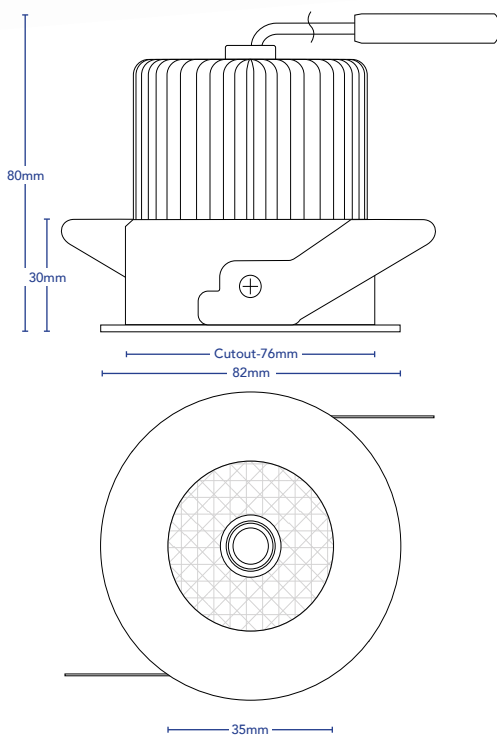

## DOWNLIGHT - JINDY

DESCRIPTION Fixed Downlight With Soft Edged Reflector Providing Smoother Transitions To Illumination.

CODES 5066  
COLOURS White, Black  
COLOUR TEMPERATURE 2700K, 3000K  
CRI  $\geq 90$   
LUMENS 800lm  
INPUT VOLTAGE 220-250V\_AC  
WATTAGE 10W  
BEAM ANGLE 36°, 24°, 12°  
DIMMABLE Yes, Phase, Automation, DALI  
DRIVER Incorporated  
IP RATING IP44  
CUT OUT 76mm

WHITE

BLACK

IP RATING: 44