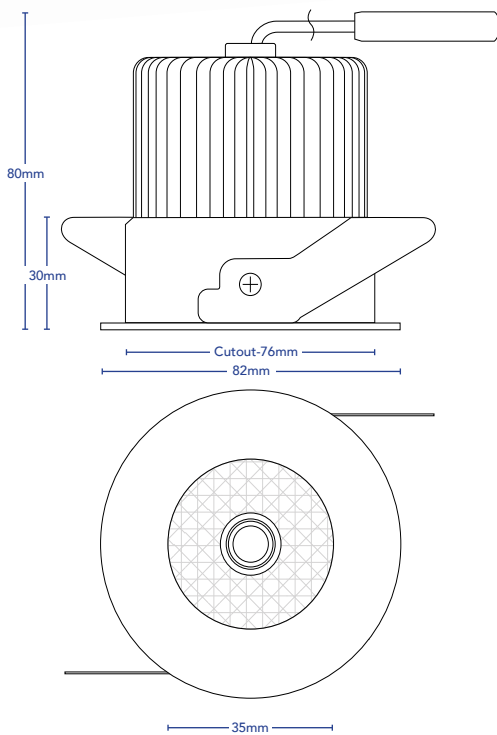

## DOWNLIGHT - JINDY

DESCRIPTION Fixed Angled Downlight With Smooth Rounded Trim

CODES	5072
COLOURS	White, Black
COLOUR TEMPERATURE	2700°K, 3000°K
CRI	≥90
LUMENS	800lm
INPUT VOLTAGE	220-250V_AC
WATTAGE	10W, 250mA
BEAM ANGLE	60°
DIMMABLE	Yes, Phase, Push Dim or DALI
DRIVER	Dedicated Remote
IP RATING	IP44
CUT OUT	76mm

WHITE

BLACK

IP RATING: 44