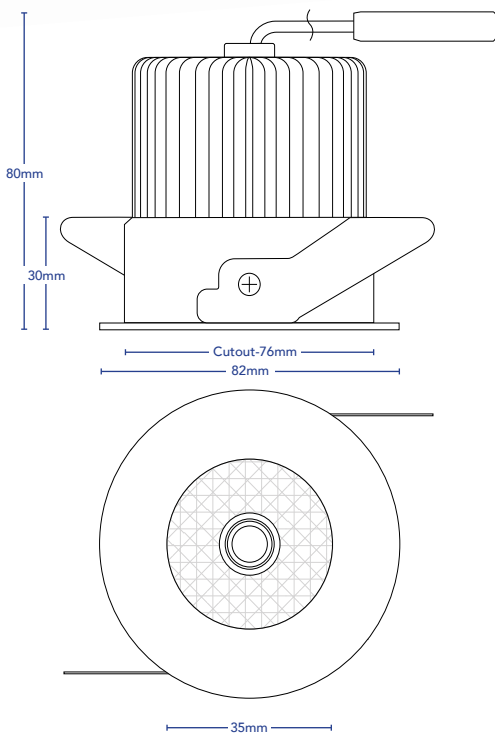

CODES 5072
COLOURS White, Black
COLOUR TEMPERATURE 2700K, 3000K
CRI ≥ 90
LUMENS 800lm
INPUT VOLTAGE 220-250V_AC
WATTAGE 10W
BEAM ANGLE 36°, 24°, 12°
DIMMABLE Yes, Phase, Automation, DALI
DRIVER Incorporated
IP RATING IP44
CUT OUT 76mm

WHITE

BLACK

IP RATING: 44