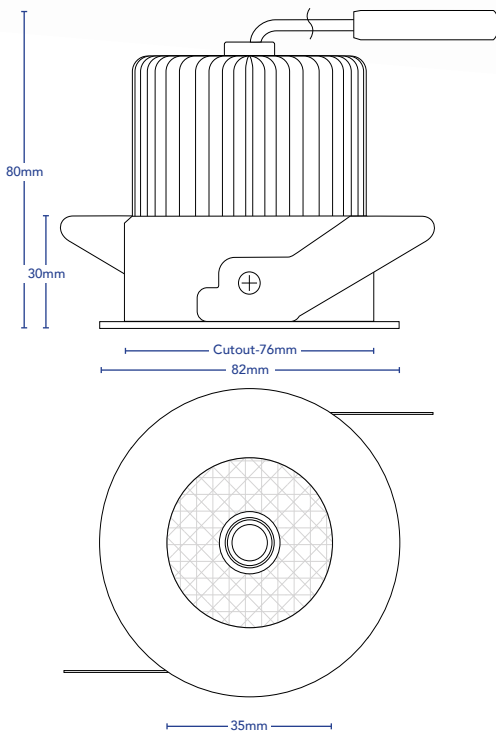

## DOWNLIGHT - JINDY

DESCRIPTION	Fixed Angled Downlight With Smooth Rounded Trim
CODES	5072
COLOURS	White, Black
COLOUR TEMP	2700°K, 3000°K
CRI	≥90
LUMENS	800lm
INPUT VOLTAGE	220-250V_AC
WATTAGE	10W, 250mA
BEAM ANGLE	60°
DIMMABLE	Yes, Phase, DALI & Touch
DRIVER	Dedicated Remote
IP RATING	IP44
CUT OUT	76mm

WHITE

BLACK

IP RATING: 44