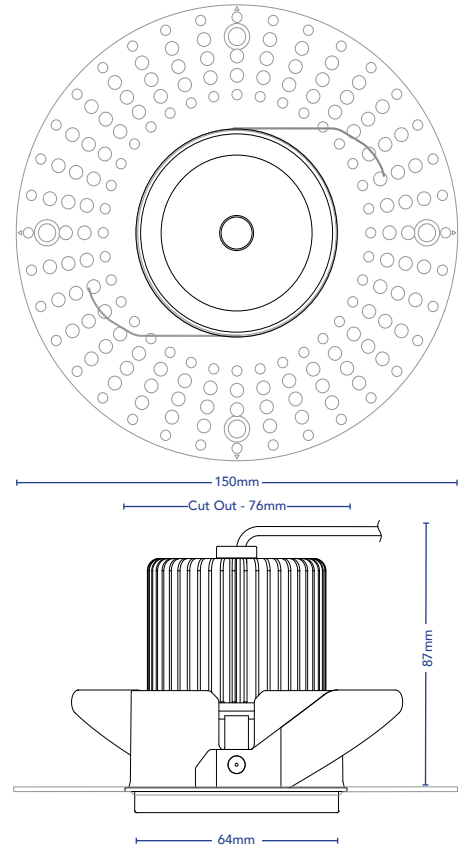

TOVO

TOVO LIGHTING
726 PITWATER ROAD, BROOKVALE
SYDNEY, NSW AUSTRALIA 2100
TELEPHONE +61 2 9939 1122
SALES@TOVOLIGHTING.COM.AU
TOVOLIGHTING.COM.AU

DOWNLIGHT - MODULATED CLICK SPOT SERIES - TRIMLESS - E SPOT

DESCRIPTION	Modulated Downlight System Designed For Bathrooms And Damp Areas
CODES	4912
COLOURS	White, Black
COLOUR TEMP	2700°K, 3000°K, 4000°K
CRI	≥92
LUMENS	{ 2700K - 834Lm 3000K - 910Lm
INPUT VOLTAGE	220-250V AC
WATTAGE	10W, 250mA
BEAM ANGLE	60°
DIMMABLE	Yes, Phase, Push Dim or DALI
DRIVER	Dedicated Remote
IP RATING	IP44
CUT OUT	76mm

WHITE

BLACK

IP RATING: 44