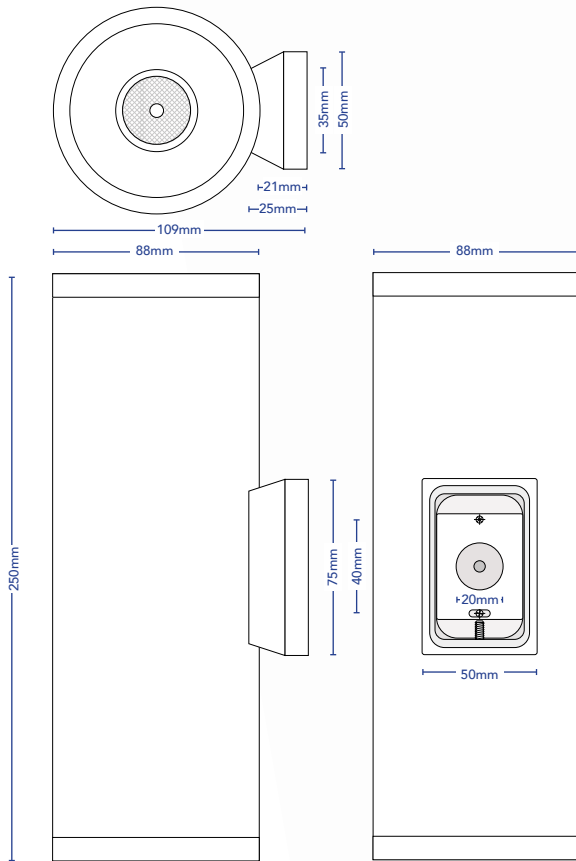

TOVO

TOVO LIGHTING
 726 PITTWATER ROAD, BROOKVALE
 SYDNEY, NSW AUSTRALIA 2100
 TELEPHONE +61 2 9939 1122
 SALES@TOVOLIGHTING.COM.AU
 TOVOLIGHTING.COM.AU

BARRIER REEF

DESCRIPTION	Exterior Rated Up and Down Light
CODE	2538
COLOUR	316 Stainless Steel, Copper, Black & White.
COLOUR TEMP	2700K, 3000K
CRI	≥80
LUMENS	2x 676Lm
INPUT VOLTAGE	24V_DC or 240V_AC
WATTAGE	2x 8W
BEAM ANGLE	38°
DIMMABLE	Yes { 240V_AC Phase 24V_DC 0-10V, DALI (dimmer module required)
DRIVER	{ 240V_AC No 24V_DC Remote
IP RATING	IP65

316 STAINLESS STEEL

COPPER

WHITE

BLACK

IP RATING: 65