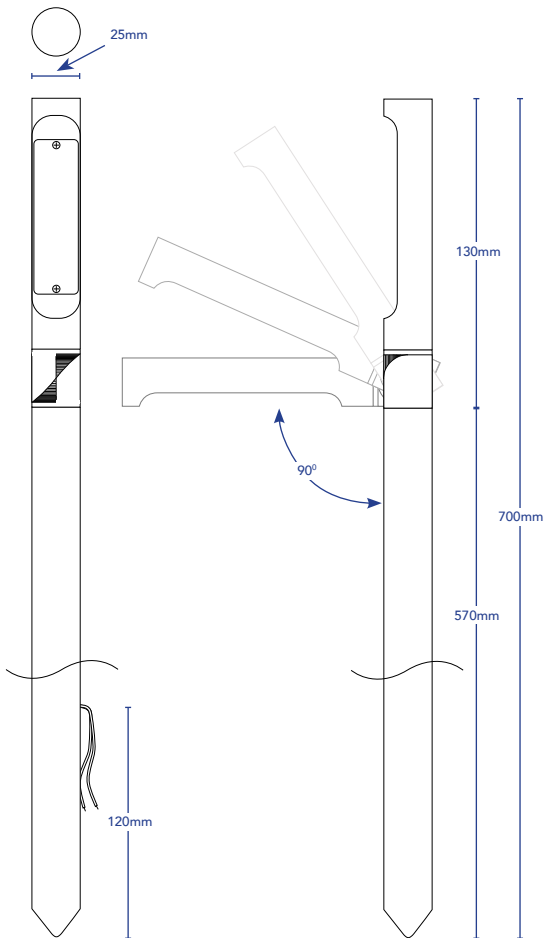

TOVO

TOVO LIGHTING
 726 PITWATER ROAD, BROOKVALE
 SYDNEY, NSW AUSTRALIA 2100
 TELEPHONE +61 2 9939 1122
 SALES@TOVOLIGHTING.COM.AU
 TOVOLIGHTING.COM.AU

COPACABANA

DESCRIPTION	Adjustable Garden Pathlight
CODE	5976
COLOUR	Copper, Brass
COLOUR TEMP	2700K, 3000K
CRI	≥80
LUMENS	180Lm
INPUT VOLTAGE	24V DC
WATTAGE	2W
DIMMABLE	Yes, 0.10V, DALI
DRIVER	Remote
IP RATING	IP65
TILT	90°