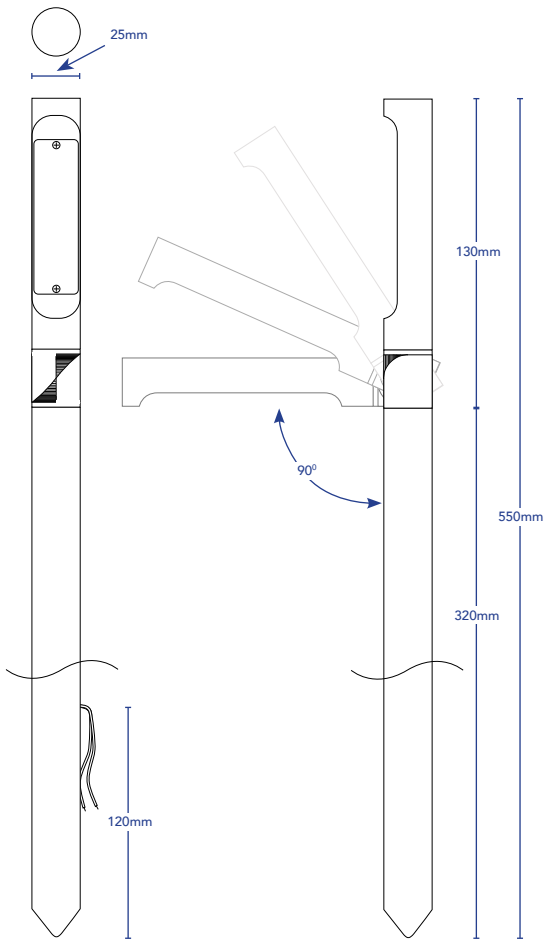

TOVO

TOVO LIGHTING
 726 PITWATER ROAD, BROOKVALE
 SYDNEY, NSW AUSTRALIA 2100
 TELEPHONE +61 2 9939 1122
 SALES@TOVOLIGHTING.COM.AU
 TOVOLIGHTING.COM.AU

COPACABANA

DESCRIPTION	Adjustable Garden Pathlight
CODE	5976
COLOUR	Copper, Brass
COLOUR TEMP	2700K
CRI	≥80
LUMENS	180Lm
INPUT VOLTAGE	24V DC
WATTAGE	2W
DIMMABLE	Yes, 0.10V, DALI
DRIVER	Remote
IP RATING	IP65
TILT	90°