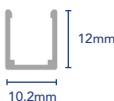

WHITE

IP RATING: 67

SIDE BEND

MOUNTING OPTIONS

Clip/Bracket

Rigid Profile

Flexible Profile

OPTIONAL CLIP / CHANNEL

CABLE EXIT OPTIONS

End Cable

Side Cable L/R

Bottom Cable