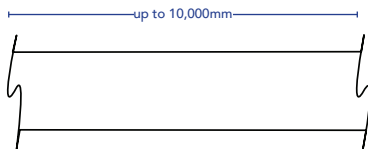

TOVO

TOVO LIGHTING
 726 PITTWATER ROAD, BROOKVALE
 SYDNEY, NSW AUSTRALIA 2100
 TELEPHONE +61 2 9939 1122
 SALES@TOVOLIGHTING.COM.AU
 TOVOLIGHTING.COM.AU

LED ROPE LIGHT - SIDE BEND

DESCRIPTION	Flexible LED Rope Light
CODES	5632
COLOUR	White
COLOUR TEMP	2700K, 3000K, 4000K
CRI	≥80
LUMENS	320Lm per meter
INPUT VOLTAGE	24V DC
WATTAGE	12W/m
BEAM ANGLE	N/A
DIMMABLE	Yes, 0-10V, DALI
DRIVER	Remote
IP RATING	IP67
ACCESSORIES	Bracket/clip Flexible aluminum profile 1m length. Rigid aluminum profile 1m length.
CABLE EXIT	End (Standard), Side Left or Right, Bottom
NOTES	Lengths longer than 5m requires cable feeds From both ends

WHITE

IP RATING: 67

SIDE BEND

MOUNTING OPTIONS

Clip/Bracket

Rigid Profile

Flexible Profile

OPTIONAL CLIP / CHANNEL