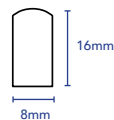

TOVO

TOVO LIGHTING
 726 PITTWATER ROAD, BROOKVALE
 SYDNEY, NSW AUSTRALIA 2100
 TELEPHONE +61 2 9939 1122
 SALES@TOVOLIGHTING.COM.AU
 TOVOLIGHTING.COM.AU

LED ROPE LIGHT - SIDE BEND

DESCRIPTION	Flexible LED Rope Light
CODES	5632
COLOUR	White
COLOUR TEMP	2700K, 3000K, 4000K
CRI	≥80
LUMENS	320Lm per meter
INPUT VOLTAGE	24V DC
WATTAGE	12W/m
BEAM ANGLE	N/A
DIMMABLE	Yes, 0-10V, DALI
DRIVER	Remote
IP RATING	IP67
ACCESSORIES	Bracket/clip Flexible aluminum profile 1m length. Rigid aluminum profile 1m length.
CABLE EXIT	End (Standard), Side Left or Right, Bottom
NOTES	Lengths longer than 5m requires cable feeds From both ends

WHITE

IP RATING: 67

SIDE BEND

MOUNTING OPTIONS

Clip/Bracket

Rigid Profile

Flexible Profile

OPTIONAL CLIP / CHANNEL