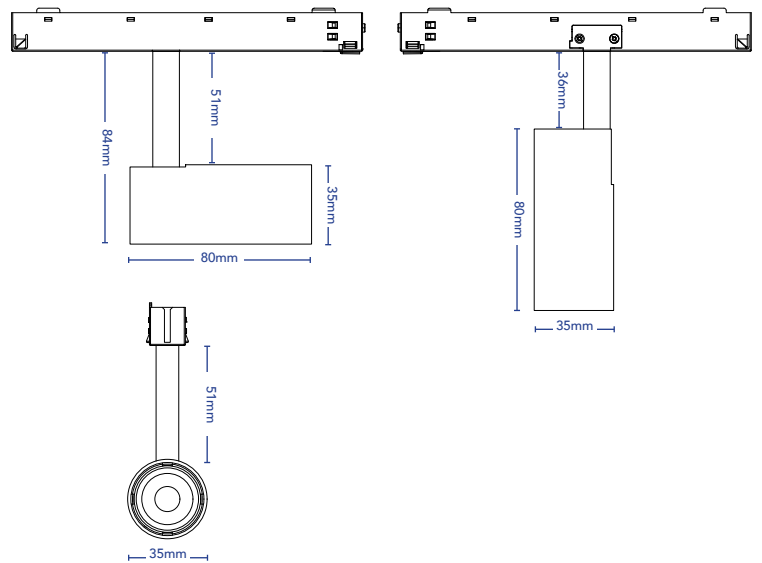

TOVO

DRIFT 35

DESCRIPTION	48V Low Voltage LED Track Light
CODES	7051
FINISHES	White, Black
COLOUR TEMP	2700K, 3000K, Tunable White
BEAM ANGLE	*60°, 38°, 24°, 15°
CRI	≥97
LUMEN OUTPUT	500Lm
WATTAGE	5W
FIXTURE VOLTAGE	48V DC Constant Voltage
DIMMING	Non-Dim, 0-10V, DALI
IP RATING	IP20

Notes:
All data stipulated are nominal values based on 2700K with accuracy of +/- 5%.
Fixture requires 48V track with suitable power supply.

Notes:
Track adapter dimensions vary based on dimming type selected and is fully concealed within track.

Example Code: **7051_5W_BLK_27_38_DA**

Notes:
60 degree beam angle as standard.
Full track system with suitable 48V DC power supply required.