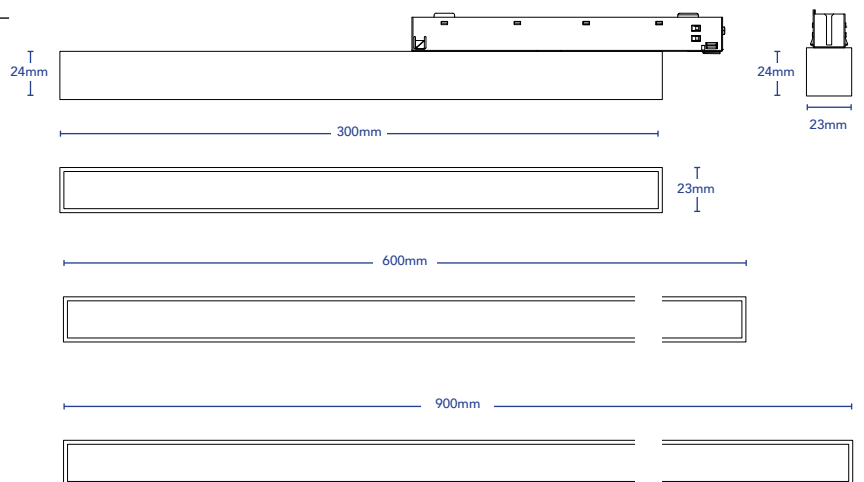

TOVO

DRIFT LINEAR DIFFUSED

DESCRIPTION	48V Low Voltage Linear diffused LED Track Light
CODES	7055
FINISHES	White, Black
COLOUR TEMP	2700K, 3000K, Tunable White
BEAM ANGLE	Diffused
CRI	≥97
LUMEN OUTPUT	1000Lm, 2000Lm, 3000Lm
WATTAGE	10W, 20W, 30W
FIXTURE VOLTAGE	48V DC Constant Voltage
DIMMING	Non-Dim, 0-10V, DALI
IP RATING	IP20

Notes:
All data stipulated are nominal values based on 2700K with accuracy of +/- 5%.
Fixture requires 48V track with suitable power supply.

Notes:
Track adapter dimensions vary based on dimming type selected and is fully concealed within track.

Example Code: **7055_BLK_L300_27_DA**

Notes:
Full track system with suitable 48V DC power supply required.