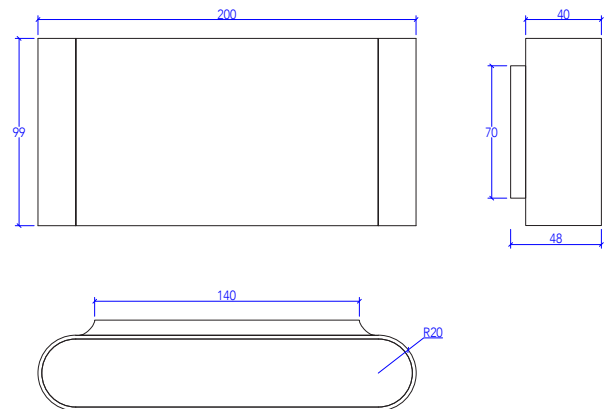

TOVO

SHELL COVE

DESCRIPTION	Up/Down Wall Light
CODES	4732
FINISHES	White, Black, Custom
COLOUR TEMP	2700K, 3000K
BEAM ANGLE	Diffused
CRI	≥90
LUMEN OUTPUT	400Lm
WATTAGE	10W
FIXTURE VOLTAGE	24V DC Constant Voltage
DIMMING	Based On Driver Selection
DRIVER	Remote Driver Required
DRIVER OPTIONS	Non-Dim, Phase, Touch, DALI
IP RATING	IP64

Notes:
All data stipulated are nominal values based on 2700K with accuracy of +/- 5%.

WHITE

BLACK

CUSTOM

INGRESS
IP64